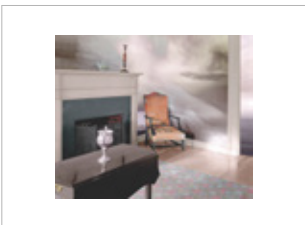

JB | Acceptance

Archival pigment print with
Passepartout window mount
25.2 x 18.5 in (64 x 47 cm)
Artist Print