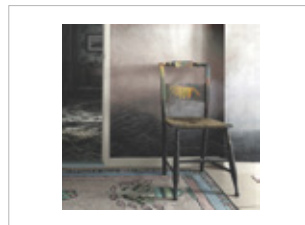

JB | Painted Chair, 2011

Archival pigment print with
Passepartout window mount
25.2 x 18.5 in (64 x 47 cm)
Artist Print