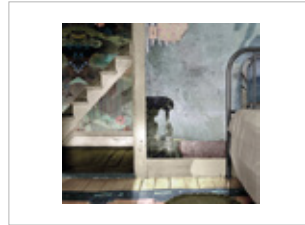

JB | Steel Bed and Stairs, 2005

Archival pigment print with
Passepartout window mount
25.2 x 18.5 in (64 x 47 cm)
Artist Print