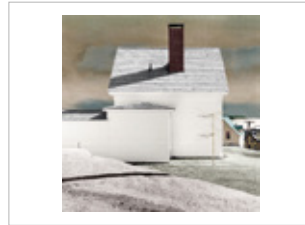

JB | Easter Sunday, 2011

Archival pigment print with
Passepartout window mount
25.2 x 18.5 in (64 x 47 cm)
Artist Print