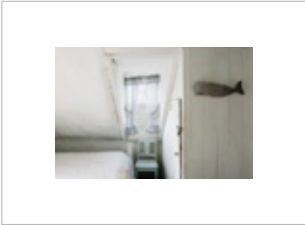

JB | Whale Room, 2011

Archival pigment print with
Passepartout window mount
25.2 x 18.5 in (64 x 47 cm)
Artist Print