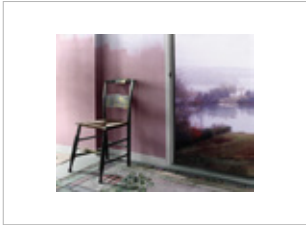

JB | Chair With Painted Wall, 2011

Archival pigment print with
Passepartout window mount
25.2 x 18.5 in (64 x 47 cm)
Artist Print