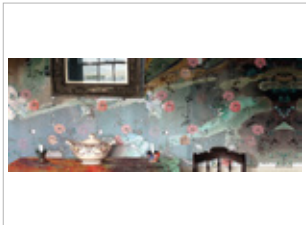

JB | The Front Room

Archival pigment print with
Passepartout window mount
25.2 x 18.5 in (64 x 47 cm)
Artist Print