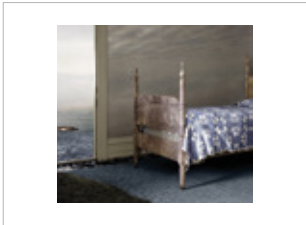

JB | Home From the Sea, 2006

Archival pigment print with
Passepartout window mount
25.2 x 18.5 in (64 x 47 cm)
Artist Print