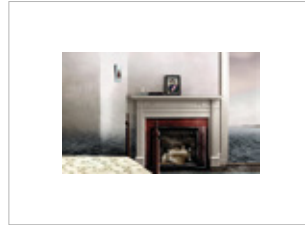

JB | House On A Far Shore, 2006

Archival pigment print with
Passepartout window mount
25.2 x 18.5 in (64 x 47 cm)
Artist Print