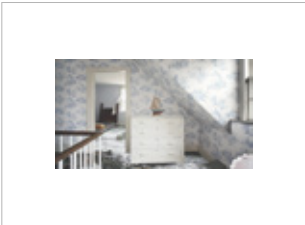

JB | The Keeper's House

Archival pigment print with
Passepartout window mount
25.2 x 18.5 in (64 x 47 cm)
Artist Print