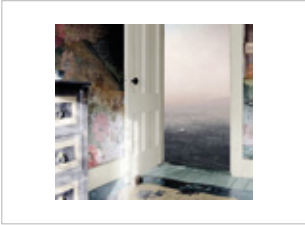

JB | On The Cusp

Archival pigment print with
Passepartout window mount
25.2 x 18.5 in (64 x 47 cm)
Artist Print