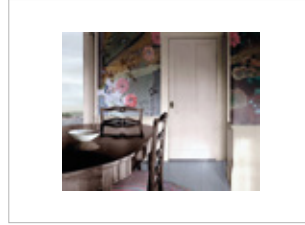

JB | My Mother's House, 2010

Archival pigment print with
Passepartout window mount
25.2 x 18.5 in (64 x 47 cm)
Artist Print